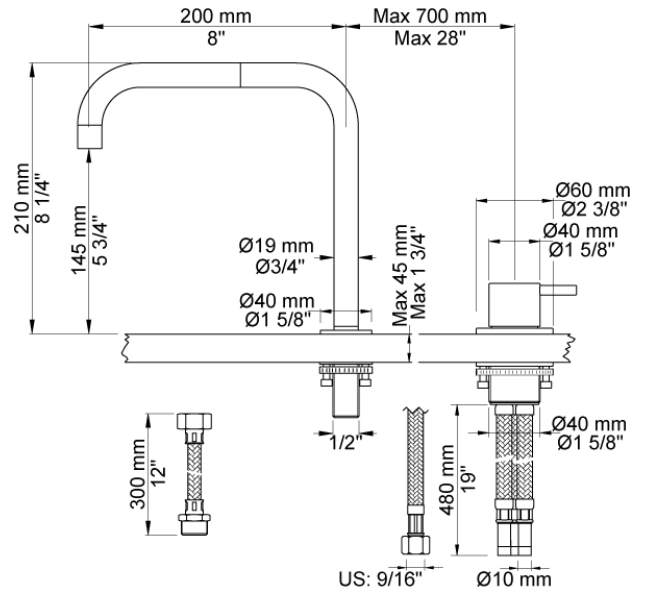

Date:

Client:

Project:

590

One-handle mixer with ceramic disc technology for table mounting 500, with double swivel spout 090 and water saving aerator. Height 210 mm. Hole cut out size, mixer: 42 mm. Hole cut out size, spout: 22 mm.

Flow

	Bar:	1.0	2.0	3.0	4.0	5.0
590	(l/min)	4.8	6.8	8.3	8.3	8.3
590 ¹⁾	(l/min)	2.3	3.3	4.0	4.0	4.0

¹⁾ USA standard

Available in colors

Color 02, Grey	Color 17, Gloss black
Color 04, Light blue	Color 18, White
Color 05, Orange	Color 19, Natural brass
Color 06, Light green	Color 20, Brushed chrome
Color 08, Yellow	Color 21, Carmine red
Color 09, Dark grey	Color 25, Pink
Color 12, Mocca	Color 27, Matt black
Color 14, Bright red	Color 28, Matt white
Color 15, Dark blue	Color 40, Brushed stainless steel
Color 16, Polished chrome	

090
Double swivel spout. Height 210 mm. Hole cut out size: 22 mm.

500
One-handle table-mounted mixer.