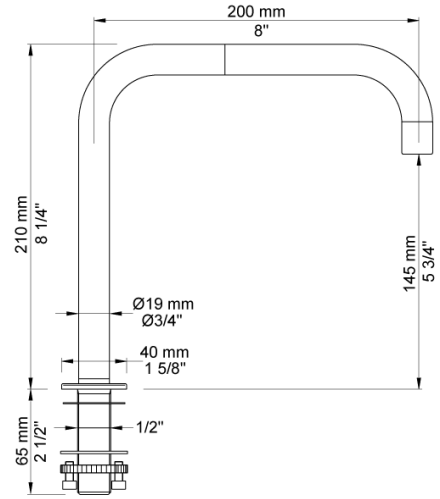

Date:

Client:

Project:

590

One-handle mixer with ceramic disc technology for table mounting 500, with double swivel spout 090 and water saving aerator. Height 210 mm. Hole cut out size, mixer: 42 mm. Hole cut out size, spout: 22 mm.

Flow

	Bar:	1.0	2.0	3.0	4.0	5.0
590	(l/min)	4.8	6.8	8.3	8.3	8.3
590 ¹⁾	(l/min)	2.3	3.3	4.0	4.0	4.0

¹⁾ USA standard

Available in colors

Color 02, Grey	Color 17, Gloss black
Color 04, Light blue	Color 18, White
Color 05, Orange	Color 19, Natural brass
Color 06, Light green	Color 20, Brushed chrome
Color 08, Yellow	Color 21, Carmine red
Color 09, Dark grey	Color 25, Pink
Color 12, Mocca	Color 27, Matt black
Color 14, Bright red	Color 28, Matt white
Color 15, Dark blue	Color 40, Brushed stainless steel
Color 16, Polished chrome	

090
Double swivel spout. Height 210 mm. Hole cut out size: 22 mm.

500
One-handle table-mounted mixer.